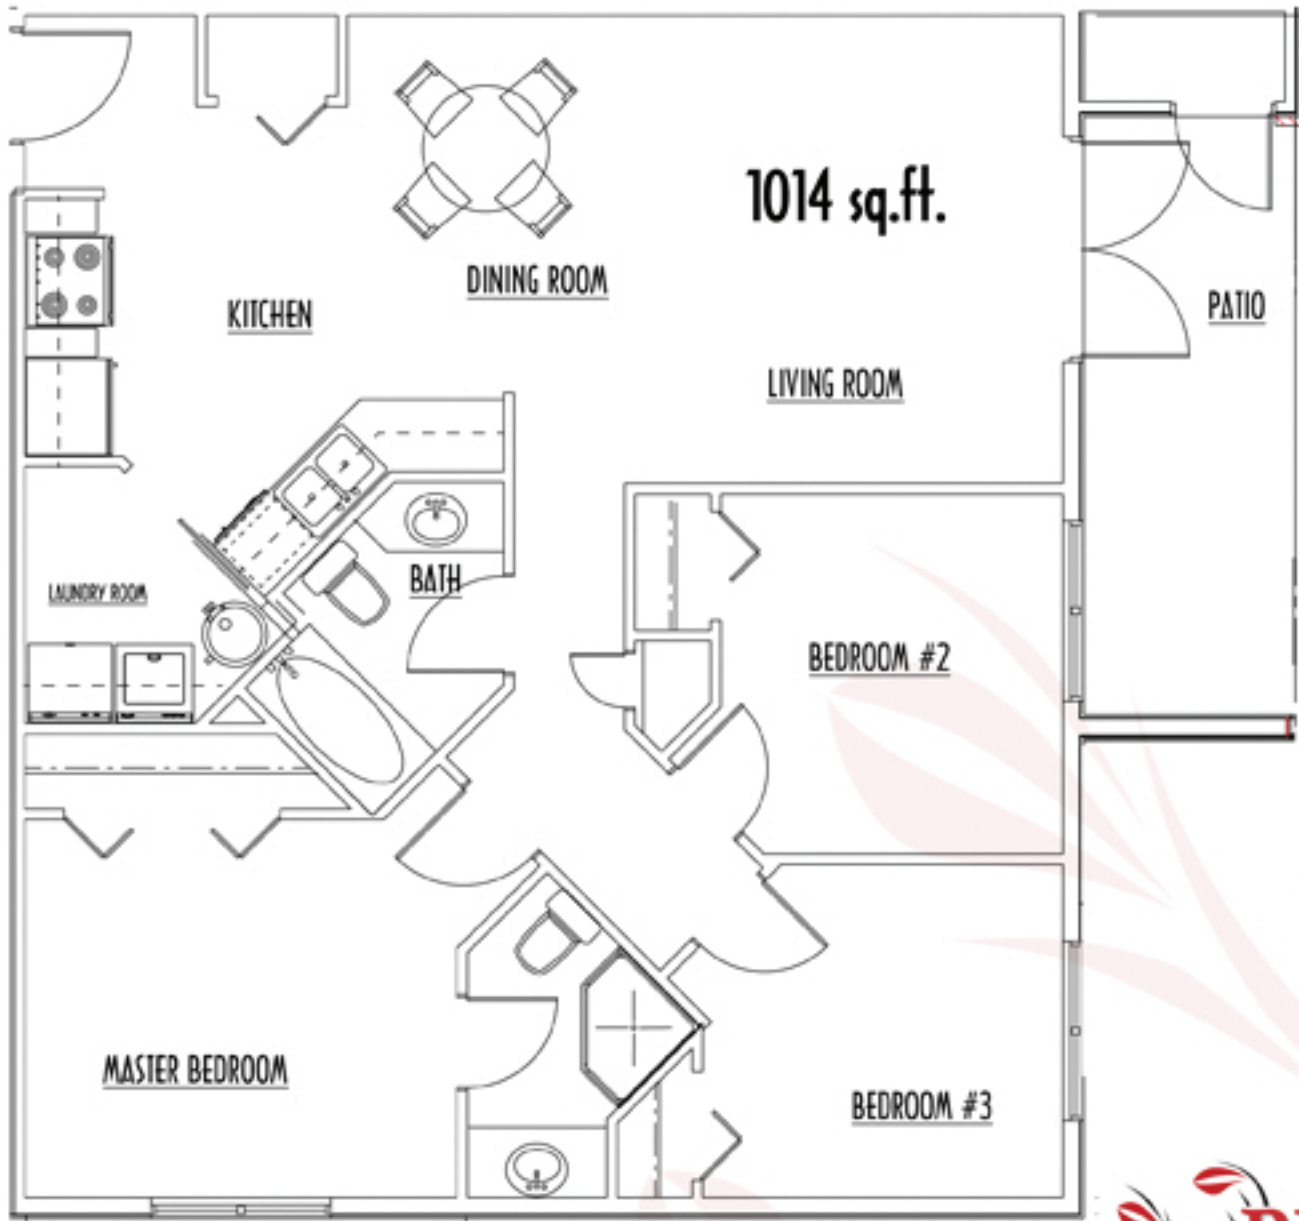

18 UNIT APARTMENT STYLE 1014 sq ft per unit

200 PRAIRIE TRAIL
Unit 106
Unit 206
Unit 306

400 PRAIRIE TRAIL
Unit 106
Unit 206
Unit 306